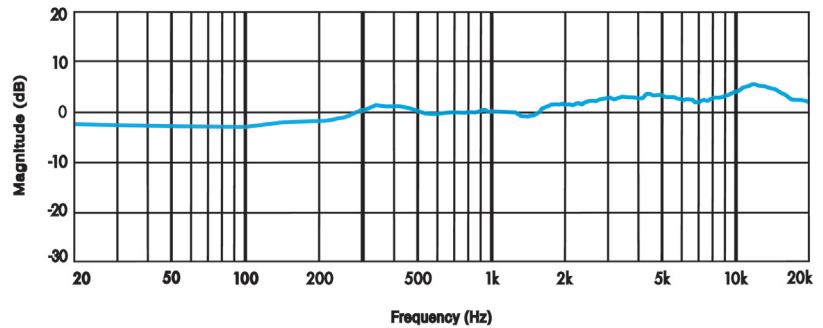

Groove Tubes Specifications:

GT60 TUBE CONDENSER MICROPHONE

A big rich-sounding vocal mic that can double on guitars? That's because our GT60's large capsule with an ultra-thin 3 micron Gold evaporated Mylar diaphragm is uniquely hand built with our GT exclusive Disk Resonator that naturally extends high frequencies to improve detail and depth on both vocal and instrument recordings... and the GT legendary low noise GT6205M tube in a Class A triode circuit design provides warmth with detail, adding new dimension to vocal and instrument recording.

GT60 FREQUENCY RESPONSE

GT60 CARDIOID POLAR PATTERN

GT60	SPECIFICATIONS
Preamp Topology	Low Noise Tube based Class A Design
Tube Type	Seleted low-noise GT6205M-USA
Polar Pattern	Fixed <ul style="list-style-type: none"> • <i>Cardioid</i>
High Pass Filter	Switchable 75Hz, 12dB/octave
Attenuation Pad	Switchable -10dB
Frequency Response	20Hz - 20kHz
Equivalent Noise	23dB SPL - A weighted
Sensitivity	25mV/Pa
Maximum SPL	130dB-140dB (adjustable w/pad)
Maximum Output	2.8V RMS for 1% THD
Typical Load Impedance	>500
Output Source Impedance	200 transformer isolated
Dimensions	7.5" long (19cm), 2.5" (6.4cm) max. dia.
Weight	1.5 lbs. (0.68kg)