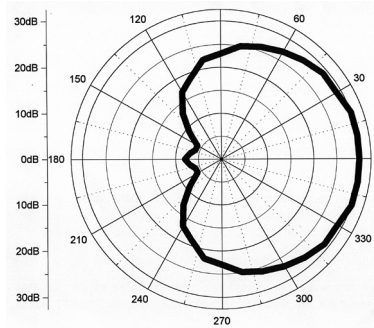

Groove Tubes Specifications:

GT60 TUBE CONDENSER MICROPHONE

A big rich-sounding vocal mic that can double on guitars? That's because our GT60's large capsule with an ultra-thin 3 micron Gold evaporated Mylar diaphragm is uniquely hand built with our GT exclusive Disk Resonator that naturally extends high frequencies to improve detail and depth on both vocal and instrument recordings... and the GT legendary low noise GT6205M tube in a Class A triode circuit design provides warmth with detail, adding new dimension to vocal and instrument recording.

GT60 FREQUENCY RESPONSE

GT60 CARDIOID POLAR PATTERN

GT60	SPECIFICATIONS
Preamp Topology	Low Noise Tube based Class A Design
Tube Type	Seleted low-noise GT6205M-USA
Polar Pattern	Fixed <ul style="list-style-type: none"> • <i>Cardioid</i>
High Pass Filter	Switchable 75Hz, 12dB/octave
Attenuation Pad	Switchable -10dB
Frequency Response	20Hz - 20kHz
Equivalent Noise	23dB SPL - A weighted
Sensitivity	25mV/Pa
Maximum SPL	130dB-140dB (adjustable w/pad)
Maximum Output	2.8V RMS for 1% THD
Typical Load Impedance	>500
Output Source Impedance	200 transformer isolated
Dimensions	7.5" long (19cm), 2.5" (6.4cm) max. dia.
Weight	1.5 lbs. (0.68kg)