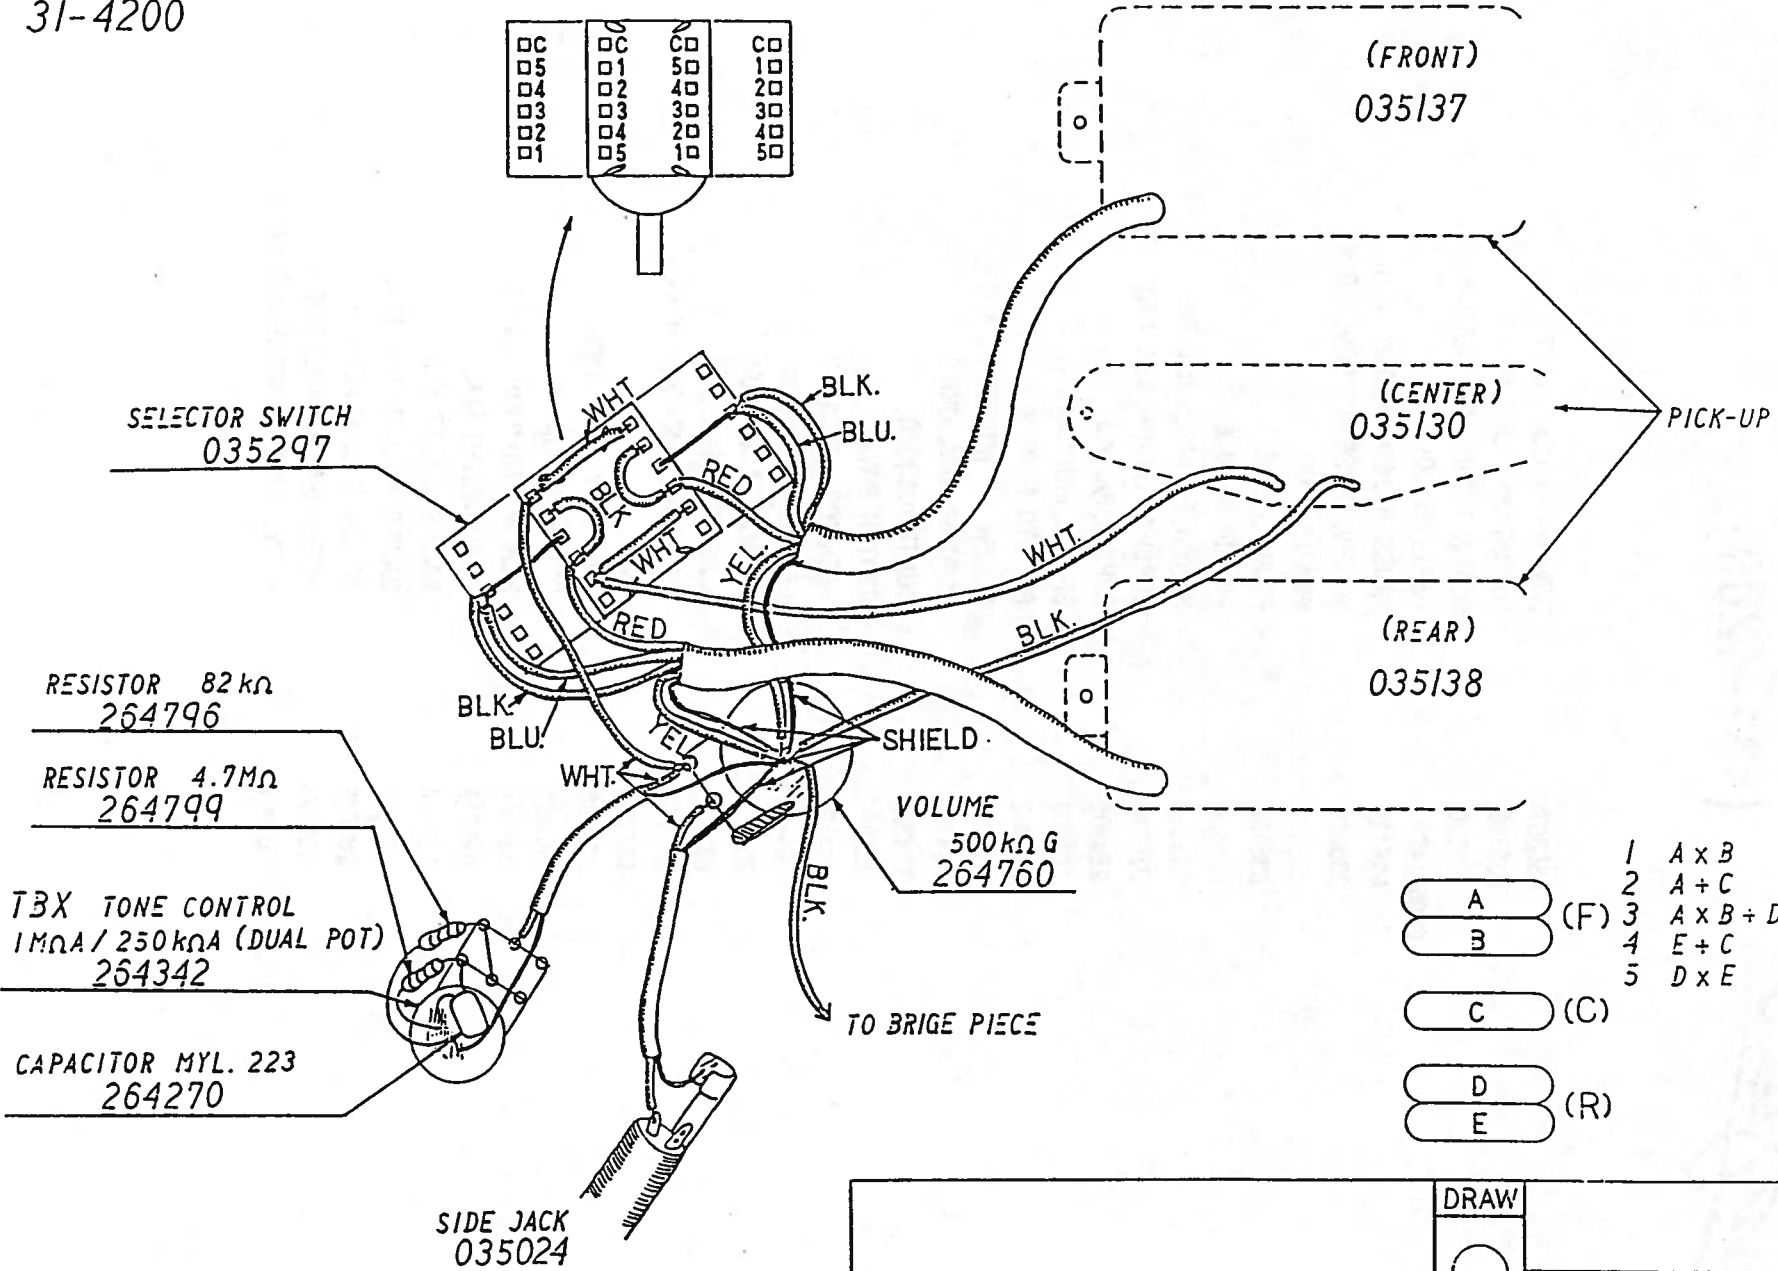

ELAN III (131-4200)

035307	TUNING KEY, GOLD, LEFT
035308	TUNING KEY, GOLD, RIGHT
035280	SCREW, TUNING KEY, GOLD, MTG.
0996814200	TOP LOCK, GOLD
035185	TRUSS ROD COVER, BLK., MTG.
035019	SCREW, TRUSS ROD COVER. BLK.
035137	PICKUP, FRONT
035138	PICKUP, REAR
035130	PICKUP, MIDDLE
035057	SCREW, P/U MTG., BLK., F/R
035040	SCREW, P/U MTG., BLK., MID
264805	SPRING, P/U, 0.5
264803	SPRING, P/U, 13MM
264802	P/U MTG. RING, BLK.
035017	SCREW, P/U MTG. RING, BLK
264342	CONTROL 1M/250KA C
264328	CONTROL 500KG
035297	SWITCH, 5-WAY
264799	RESISTOR 4.7M, 1/4W
264796	RESISTOR 82K, 1/4W
264270	CAPACITOR, .022 50V
035131	KNOB, CONTROL BLK.
035158	KNOB, 5-WAY SWITCH, BLK
035024	JACK
035260	RUBBER WASHER, JACK
035031	STRAP BUTTON, BLK.
264624	SCREW, STRAP BUTTON, BLK.
035223	FELT WASHER, BLK.
028344	BACK PLATE, TR, BLK.
035233	BACK PLATE CONTROL, BLK.
264643	SCREW, BACK PLATE, BLK.
035025	PIPE WRENCH, TRUSS ROD
SEE DIAGRAM	FLOYD ROSE TREMOLO, PRO, GOLD

MODEL EL(ELAN')-III

31-4200

OC	OC	CO	CO
05	01	50	10
04	02	40	20
03	03	30	30
02	04	20	40
01	05	10	50

- 1 A x B
 - 2 A + C
 - 3 (F) A x B + D x E
 - 4 E + C
 - 5 D x E
- A
 B
 C (C)
 D (R)
 E

DRAW

91-2-27

Heartfield