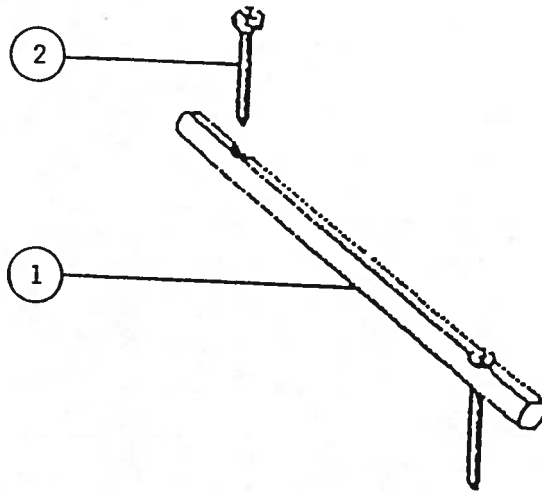

*Heartfield*®

FLOYD ROSE  
Lock Nut Assy.

<u>REF.</u>	<u>PART NUMBER</u>	<u>DESCRIPTION</u>	<u>NUT SIZE</u>
1	998100-000	NUT CAP MTG SCREW	R1 - 39.69MM
2	998101-100	NUT CAP CHROME	R2 - 41.28MM
2	998101-200	NUT CAP GOLD	R3 - 42.86MM
2	998101-300	NUT CAP BLACK	R4 - 42.86MM
3	998102-100	NUT HOUSING # 1 CHROME	R5 - 44.45MM
3	998102-200	NUT HOUSING # 1 GOLD	R6 - 39.69MM
3	998102-300	NUT HOUSING # 1 BLACK	R7 - 41.28MM
3	998103-100	NUT HOUSING # 2 CHROME	R8 - 42.86MM
3	998103-200	NUT HOUSING # 2 GOLD	
3	998103-300	NUT HOUSING # 2 BLACK	
3	998104-100	NUT HOUSING # 3 CHROME	
3	998104-200	NUT HOUSING # 3 GOLD	
3	998104-300	NUT HOUSING # 3 BLACK	
3	998105-100	NUT HOUSING # 4 CHROME	
3	998105-200	NUT HOUSING # 4 GOLD	
3	998105-300	NUT HOUSING # 4 BLACK	
3	998106-100	NUT HOUSING # 5 CHROME	
3	998106-200	NUT HOUSING # 5 GOLD	
3	998106-300	NUT HOUSING # 5 BLACK	
3	998107-100	NUT HOUSING # 6 CHROME	
3	998107-200	NUT HOUSING # 6 GOLD	
3	998107-300	NUT HOUSING # 6 BLACK	
3	998108-100	NUT HOUSING # 7 CHROME	
3	998108-200	NUT HOUSING # 7 GOLD	
3	998108-300	NUT HOUSING # 7 BLACK	
3	998109-100	NUT HOUSING # 8 CHROME	
3	998109-200	NUT HOUSING # 8 GOLD	
3	998109-300	NUT HOUSING # 8 BLACK	
4	998110-000	SHIM 0.10MM	
4	998111-000	SHIM 0.20MM	
4	998112-000	SHIM 0.30MM	
5	998113-000	WASHER	
6	998114-000	NUT ASSY MTG SCREW	

*Heartfield*®

FLOYD ROSE  
String Retainer

<u>REF.</u>	<u>PART NUMBER</u>	<u>DESCRIPTION</u>
1	998200-100	STRING RETAINER CHROME
1	998200-200	STRING RETAINER GOLD
1	998200-300	STRING RETAINER BLACK
2	998201-100	STRING RETAINER MTG SCREW CHROME
2	998201-200	STRING RETAINER MTG SCREW GOLD
2	998201-300	STRING RETAINER MTG SCREW BLACK