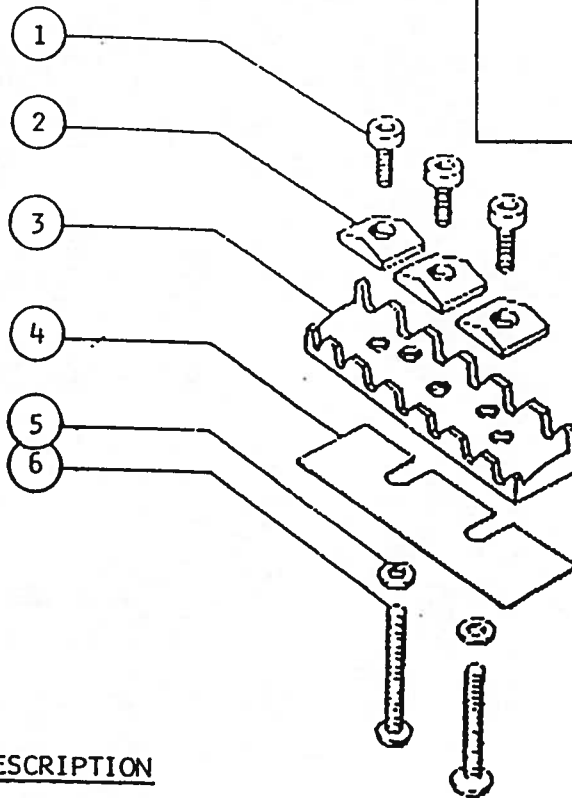

*Heartfield*®

FLOYD ROSE  
Lock Nut Assy.

<u>REF.</u>	<u>PART NUMBER</u>	<u>DESCRIPTION</u>	<u>NUT SIZE</u>
1	998100-000	NUT CAP MTG SCREW	R1 - 39.69MM
2	998101-100	NUT CAP CHROME	R2 - 41.28MM
2	998101-200	NUT CAP GOLD	R3 - 42.86MM
2	998101-300	NUT CAP BLACK	R4 - 42.86MM
3	998102-100	NUT HOUSING # 1 CHROME	R5 - 44.45MM
3	998102-200	NUT HOUSING # 1 GOLD	R6 - 39.69MM
3	998102-300	NUT HOUSING # 1 BLACK	R7 - 41.28MM
3	998103-100	NUT HOUSING # 2 CHROME	R8 - 42.86MM
3	998103-200	NUT HOUSING # 2 GOLD	
3	998103-300	NUT HOUSING # 2 BLACK	
3	998104-100	NUT HOUSING # 3 CHROME	
3	998104-200	NUT HOUSING # 3 GOLD	
3	998104-300	NUT HOUSING # 3 BLACK	
3	998105-100	NUT HOUSING # 4 CHROME	
3	998105-200	NUT HOUSING # 4 GOLD	
3	998105-300	NUT HOUSING # 4 BLACK	
3	998106-100	NUT HOUSING # 5 CHROME	
3	998106-200	NUT HOUSING # 5 GOLD	
3	998106-300	NUT HOUSING # 5 BLACK	
3	998107-100	NUT HOUSING # 6 CHROME	
3	998107-200	NUT HOUSING # 6 GOLD	
3	998107-300	NUT HOUSING # 6 BLACK	
3	998108-100	NUT HOUSING # 7 CHROME	
3	998108-200	NUT HOUSING # 7 GOLD	
3	998108-300	NUT HOUSING # 7 BLACK	
3	998109-100	NUT HOUSING # 8 CHROME	
3	998109-200	NUT HOUSING # 8 GOLD	
3	998109-300	NUT HOUSING # 8 BLACK	
4	998110-000	SHIM 0.10MM	
4	998111-000	SHIM 0.20MM	
4	998112-000	SHIM 0.30MM	
5	998113-000	WASHER	
6	998114-000	NUT ASSY MTG SCREW	

*Heartfield*®

FLOYD ROSE  
String Retainer

<u>REF.</u>	<u>PART NUMBER</u>	<u>DESCRIPTION</u>
1	998200-100	STRING RETAINER CHROME
1	998200-200	STRING RETAINER GOLD
1	998200-300	STRING RETAINER BLACK
2	998201-100	STRING RETAINER MTG SCREW CHROME
2	998201-200	STRING RETAINER MTG SCREW GOLD
2	998201-300	STRING RETAINER MTG SCREW BLACK