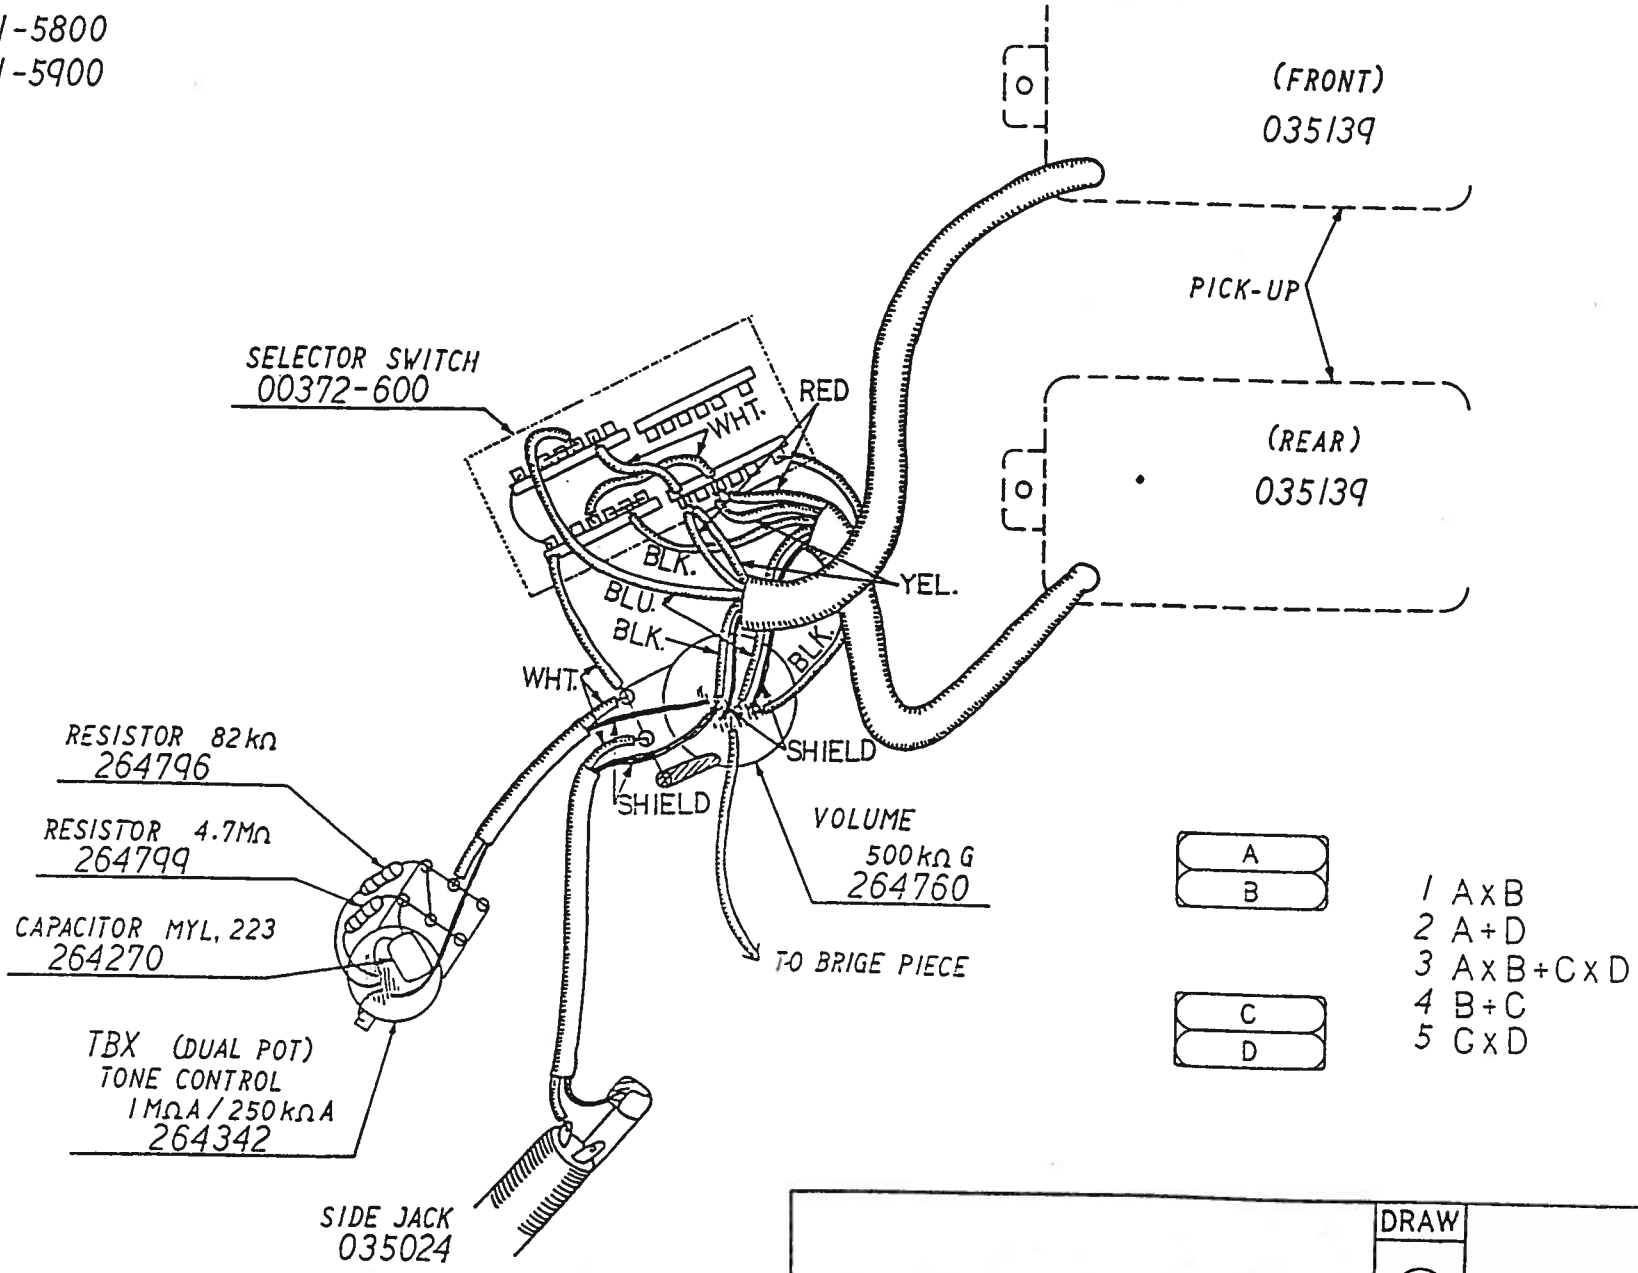

Heartfield

**RR-58 & RR-59
(31-5800/5900)**

035142	TUNING KEY, LEFT; RR-59
035143	TUNING KEY, RIGHT; RR-59
264907	TUNING KEY, LEFT; RR-58
264377	TUNING KEY, RIGHT; RR-58
264606	SCREW, TUNING KEY, MTG
035191	NUT, RR-58 & RR-59
035184	TRUSS ROD COVER, BLK; 58/59
035019	SCREW, TRUSS ROD CVR, BLK; 58/59
264917	STRAP BUTTON, 58/59
264625	SCREW, STRAP BUTTON; 58/59
035139	PICKUP, HUMBUCKING
035011	SCREW, PICKUP ADJ, BLK; 58/59
035262	SPRING 0.5; 58/59
035225	RING, MTG, P/U, BLK; 58/59
035012	SCREW, P/U, MTG RING; 58/59
035279	SCREW, P/U, ADJ, BLK
264803	SPRING, PICKUP 13MM
035152	CIRCUIT BOARD ASSY.
036556	SWITCH, 5-WAY
035132	KNOB, 5-WAY SWITCH, BLK.
035131	KNOB, CONTROL, BLK.
035024	JACK
035260	RUBBER WASHER, JACK
035174	PICKGUARD, BLK; RR-58
035173	PICKGUARD, BLK; RR-59
264643	SCREW, PICKGUARD, BLK.
035025	PIPE WRENCH, TRUSS ROD
035026	HEX WRENCH, BRIDGE
032909	BRIDGE ASSY., RR-58
037251	BRIDGE ASSY., RR-59
035226	BACK PLATE, BLK; 58/59
264634	BACK PLATE, TR; RR-59
035009	SCREW, BACK PLATE, BLK; 58/59
035261	SCREW, LUG TERMINAL; R8/59
264984	STRING FERRULE

Heartfield

**RR-58
BRIDGE ASSY
(#032909)**

017031	SCREW, STRING LENGTH
019394	SPRING, LONG, BLK.
019395	SPRING, SHORT, BLK.
026099	BRIDGE SECTION
026779	SCREW, ALLEN, 1 & 6TH
026780	SCREW, ALLEN, CTR.
032911	BRIDGE, PLATE

**RR-59
BRIDGE ASSY
(#037251)**

017031	SCREW, STRING LENGTH
019394	SPRING, LONG, BLK.
019395	SPRING, SHORT, BLK.
019656	SCREW, PLATE, MTG.
026099	BRIDGE SECTION
026779	SCREW, ALLEN, 1 & 6TH
026780	SCREW, ALLEN, CTR.
036527	BRIDGE PLATE
036530	BRIDGE BLOCK
036531	SPRING CLIP, TR. ARM
036614	BUSHING NYLON, BLK.
036615	SCREW SET, TR. ARM

MODEL RR(ROCK'N ROLL)-58,59

- 31-5800
- 31-5900

RESISTOR 82kΩ
264796

RESISTOR 4.7MΩ
264799

CAPACITOR MYL, 223
264270

TBX (DUAL POT)
TONE CONTROL
1MΩA/250kΩA
264342

SIDE JACK
035024

VOLUME
500kΩ G
264760