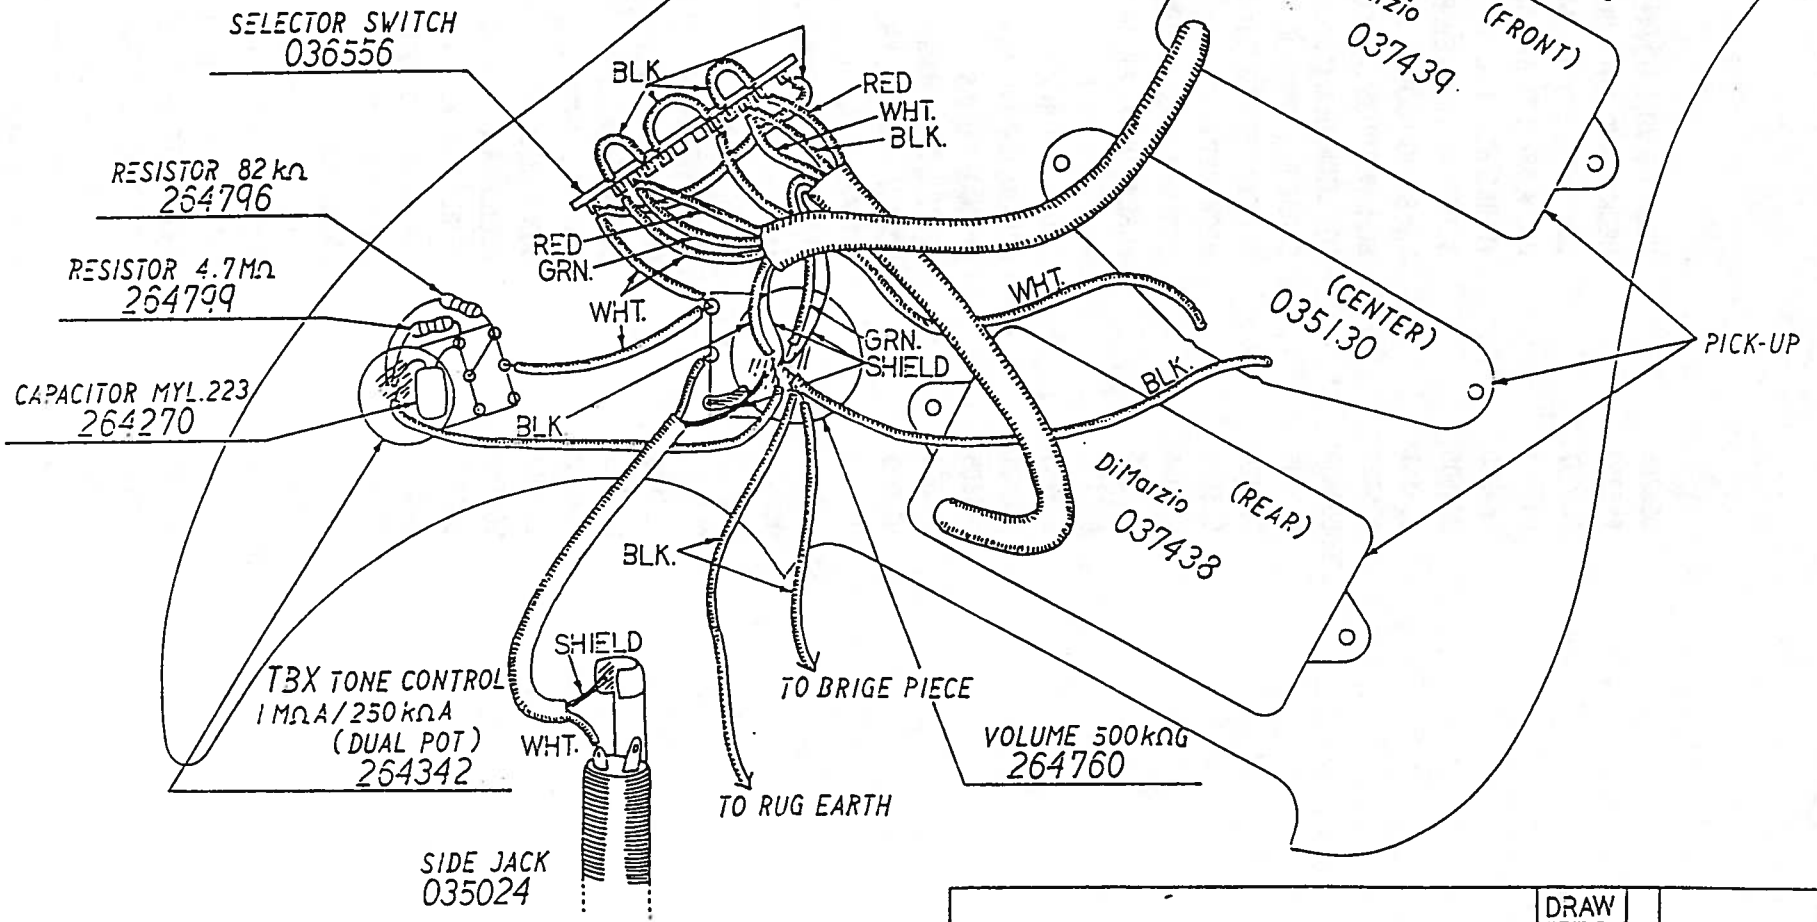

Heartfield

**TALON IV
(31-3400 & 131-3400)**

035206	NECK, RSWD, L/HDWR, (31-3400)
035292	NECK, RSWD, L/HDWR, (131-3400)
035207	BODY, 564, 573, 574, 577, 589, (31-3400)
035293	BODY, 564, 573, 574, 577, 589, (131-3400)
264305	TUNING KEY, BLK.
264605	SCREW, TUNING KEY, BLK., MTG.
035187	TRUSS ROD COVER
035029	SCREW, TRUSS ROD COVER, BLK.
0996804300	TOP LOCK, BLK. (131-3400)
035031	STRAP BUTTON, BLK.
264624	SCREW, STRAP BUTTON, BLK.
035166	NECK, SET RING
035004	SCREW, NECK SET RING, BLK, UPPER
035030	SCREW, NECK SET RING, BLK, LOWER
035130	PICKUP, MIDDLE
035150	COVER, P/U, BLK.
035281	SCREW, MID P/U, BLK.
264805	SPRING, P/U, 0.5
264803	SPRING, P/U, 13MM
035229	SCREW, ADJ, BLK. FRONT & REAR
037439	DI MARZIO P/U, BLK, FRONT
037438	DI MARZIO P/U, BLK, REAR * <i>Super III</i>
035024	JACK
035260	RUBBER WASHER, JACK
035181	PICKGUARD, BLK; (131-3400)
035136	PICKGUARD, BLK; (31-3400)
264643	SCREW, PICKGUARD, BLK.
264342	CONTROL 1M/250KA C
264760	CONTROL 500KG
264799	RESISTOR 4.7M, 1/4W
264796	RESISTOR 82K, 1/4W
264270	CAPACITOR, .022 50V
036556	SWITCH, 5-WAY
035131	KNOB, CONTROL BLK.
035132	KNOB, 5-WAY SWITCH
SEE DIAGRAM	FLOYD ROSE TREMOLO PRO, BLK; (131-3400)
-----	TREMOLO ASSY., KAHLER, 2760K, (31-3400)
028344	BACK PLATE, TREMOLO, BLK.
264637	BACK PLATE, CONTROL, BLK.
264643	SCREW, BACK PLATE, BLK.
035025	PIPE WRENCH, TRUSS ROD
035223	FELT, WASHER. BLK

MODEL TACTALON - II, III, IV, V

- 31 - 3200
- 31 - 3300
- 31 - 3400
- 31 - 3500

- 1 AxB
- 2 A+C
- 3 AxB+DxE
- 4 E+C
- (F) 5 DxE

DRAW	
91-2-16	Heartfield