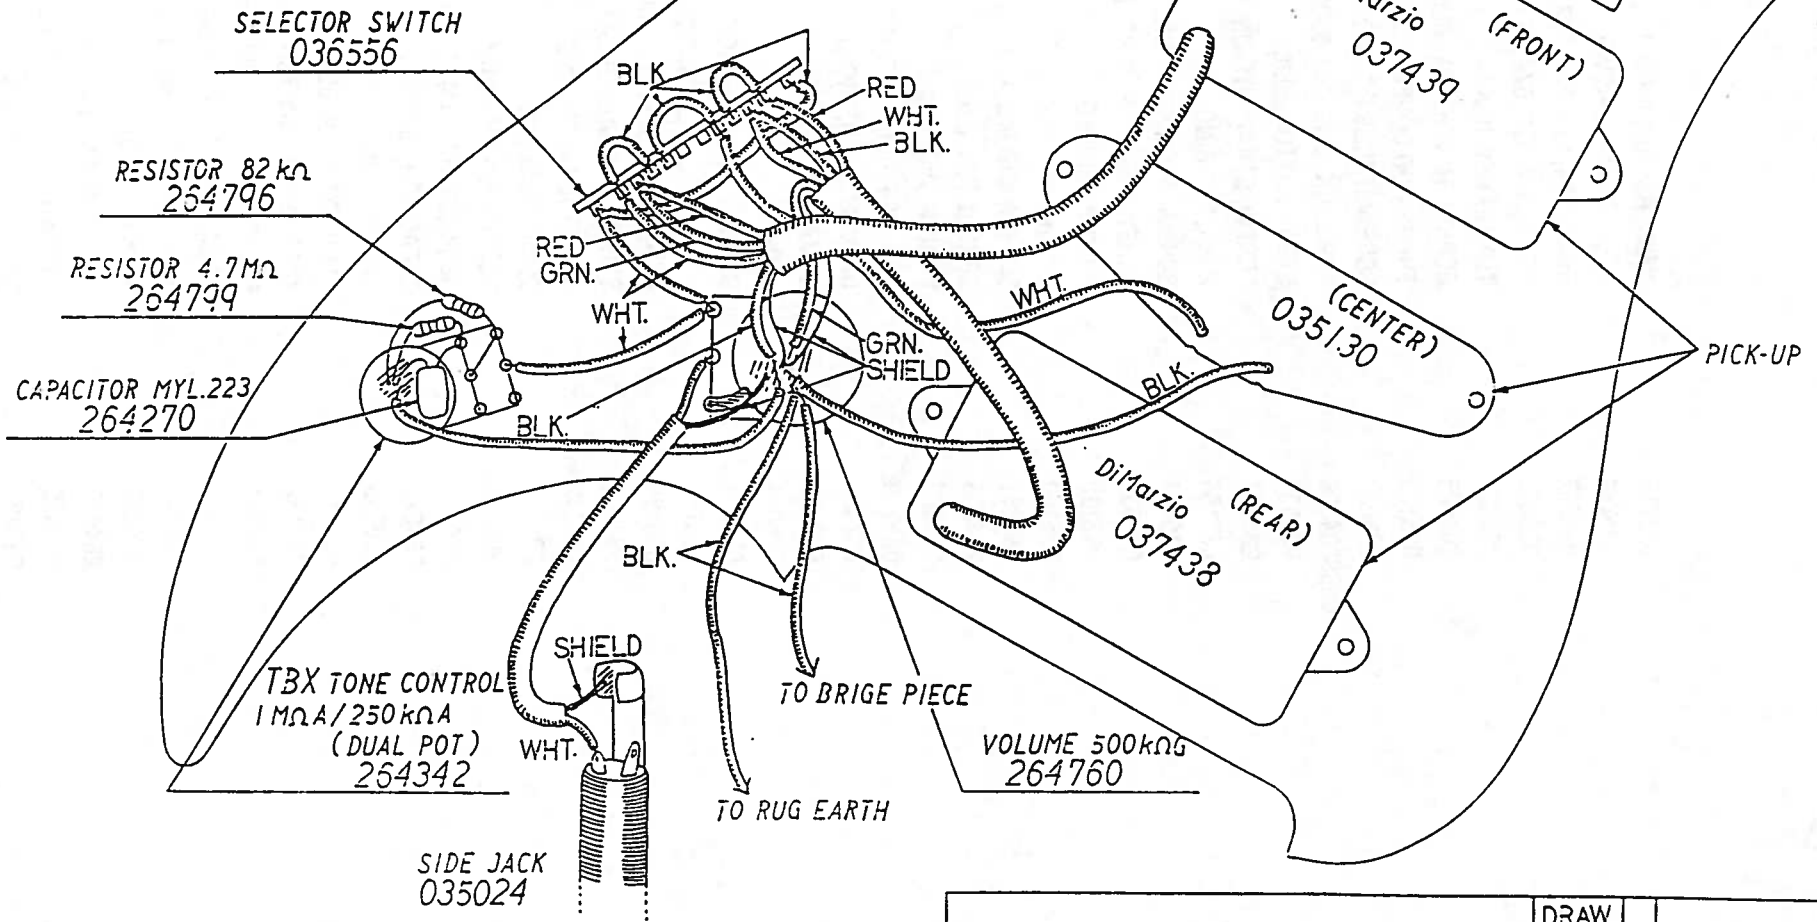

*Heartfield*

**TALON V  
(31-3500 & 131-3500)**

035208	NECK, RSWD, L/HDWR, (31-3500)
035294	NECK, RSWD, L/HDWR, (131-3500)
035207	BODY, 564, 573, 574, 577, 589, (31-3500)
035296	BODY, 564, 573, 574, 577, 589, (131-3500)
035028	TUNING KEY, BLK.
264605	SCREW, TUNING KEY, BLK., MTG.
035189	TRUSS ROD COVER, BLK.
035029	SCREW, TRUSS ROD COVER, BLK.
0996804300	TOP LOCK, BLK. (131-3500)
035031	STRAP BUTTON, BLK.
264624	SCREW, STRAP BUTTON, BLK.
035166	NECK, SET RING
035004	SCREW, NECK SET RING, BLK, UPPER
035030	SCREW, NECK SET RING, BLK, LOWER
035130	PICKUP, MIDDLE
035150	COVER, P/U, BLK.
035281	SCREW, MID P/U, BLK.
264805	SPRING, P/U, 0.5
264803	SPRING, P/U, 13MM
035229	SCREW, P/U, BLK. FRONT & REAR
037439	DI MARZIO P/U, FRONT
037438	DI MARZIO P/U, REAR
035024	JACK
035260	RUBBER WASHER, JACK
035181	PICKGUARD, BLK; (131-3400)
035136	PICKGUARD, BLK; (31-3400)
264643	SCREW, PICKGUARD, BLK.
264342	CONTROL 1M/250KA C
264760	CONTROL 500KG
264799	RESISTOR 4.7M, 1/4W
264796	RESISTOR 82K, 1/4W
264270	CAPACITOR, .022 50V
036556	SWITCH, 5-WAY
035131	KNOB, CONTROL BLK.
035132	KNOB, 5-WAY SWITCH
SEE DIAGRAM	FLOYD ROSE TREMOLO PRO, BLK; (131-3500)
-----	TREMOLO ASSY, KAHLER, 2760K, (31-3500)
028344	BACK PLATE TREMOLO, BLK.
264637	BACK PLATE CONTROL, BLK.
264643	SCREW, BACK PLATE, BLK.
035025	PIPE WRENCH, TRUSS ROD
035223	FELT, WASHER, BLK

MODEL TA(TALON) - II, III, IV, V

- 31 - 3200
- 31 - 3300
- 31 - 3400
- 31 - 3500

- 1 AxB
- 2 A+C
- 3 AxB+DxE
- 4 E+C
- 5 DxE

DRAW	
91-2-16	<b>Heartfield</b>