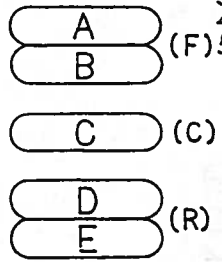

*Heartfield*

**TALON V  
(31-3500 & 131-3500)**

035208	NECK, RSWD, L/HDWR, (31-3500)
035294	NECK, RSWD, L/HDWR, (131-3500)
035207	BODY, 564, 573, 574, 577, 589, (31-3500)
035296	BODY, 564, 573, 574, 577, 589, (131-3500)
035028	TUNING KEY, BLK.
264605	SCREW, TUNING KEY, BLK., MTG.
035189	TRUSS ROD COVER, BLK.
035029	SCREW, TRUSS ROD COVER, BLK.
0996804300	TOP LOCK, BLK. (131-3500)
035031	STRAP BUTTON, BLK.
264624	SCREW, STRAP BUTTON, BLK.
035166	NECK, SET RING
035004	SCREW, NECK SET RING, BLK, UPPER
035030	SCREW, NECK SET RING, BLK, LOWER
035130	PICKUP, MIDDLE
035150	COVER, P/U, BLK.
035281	SCREW, MID P/U, BLK.
264805	SPRING, P/U, 0.5
264803	SPRING, P/U, 13MM
035229	SCREW, P/U, BLK. FRONT & REAR
037439	DI MARZIO P/U, FRONT
037438	DI MARZIO P/U, REAR
035024	JACK
035260	RUBBER WASHER, JACK
035181	PICKGUARD, BLK; (131-3400)
035136	PICKGUARD, BLK; (31-3400)
264643	SCREW, PICKGUARD, BLK.
264342	CONTROL 1M/250KA C
264760	CONTROL 500KG
264799	RESISTOR 4.7M, 1/4W
264796	RESISTOR 82K, 1/4W
264270	CAPACITOR, .022 50V
036556	SWITCH, 5-WAY
035131	KNOB, CONTROL BLK.
035132	KNOB, 5-WAY SWITCH
SEE DIAGRAM	FLOYD ROSE TREMOLO PRO, BLK; (131-3500)
-----	TREMOLO ASSY, KAHLER, 2760K, (31-3500)
028344	BACK PLATE TREMOLO, BLK.
264637	BACK PLATE CONTROL, BLK.
264643	SCREW, BACK PLATE, BLK.
035025	PIPE WRENCH, TRUSS ROD
035223	FELT, WASHER, BLK

MODEL TA(TALON) - II, III, IV, V

- 31 - 3200
- 31 - 3300
- 31 - 3400
- 31 - 3500

- 1 AxB
- 2 A+C
- 3 AxB+DxE
- 4 E+C
- 5 DxE

DRAW	
91-2-16	<b>Heartfield</b>