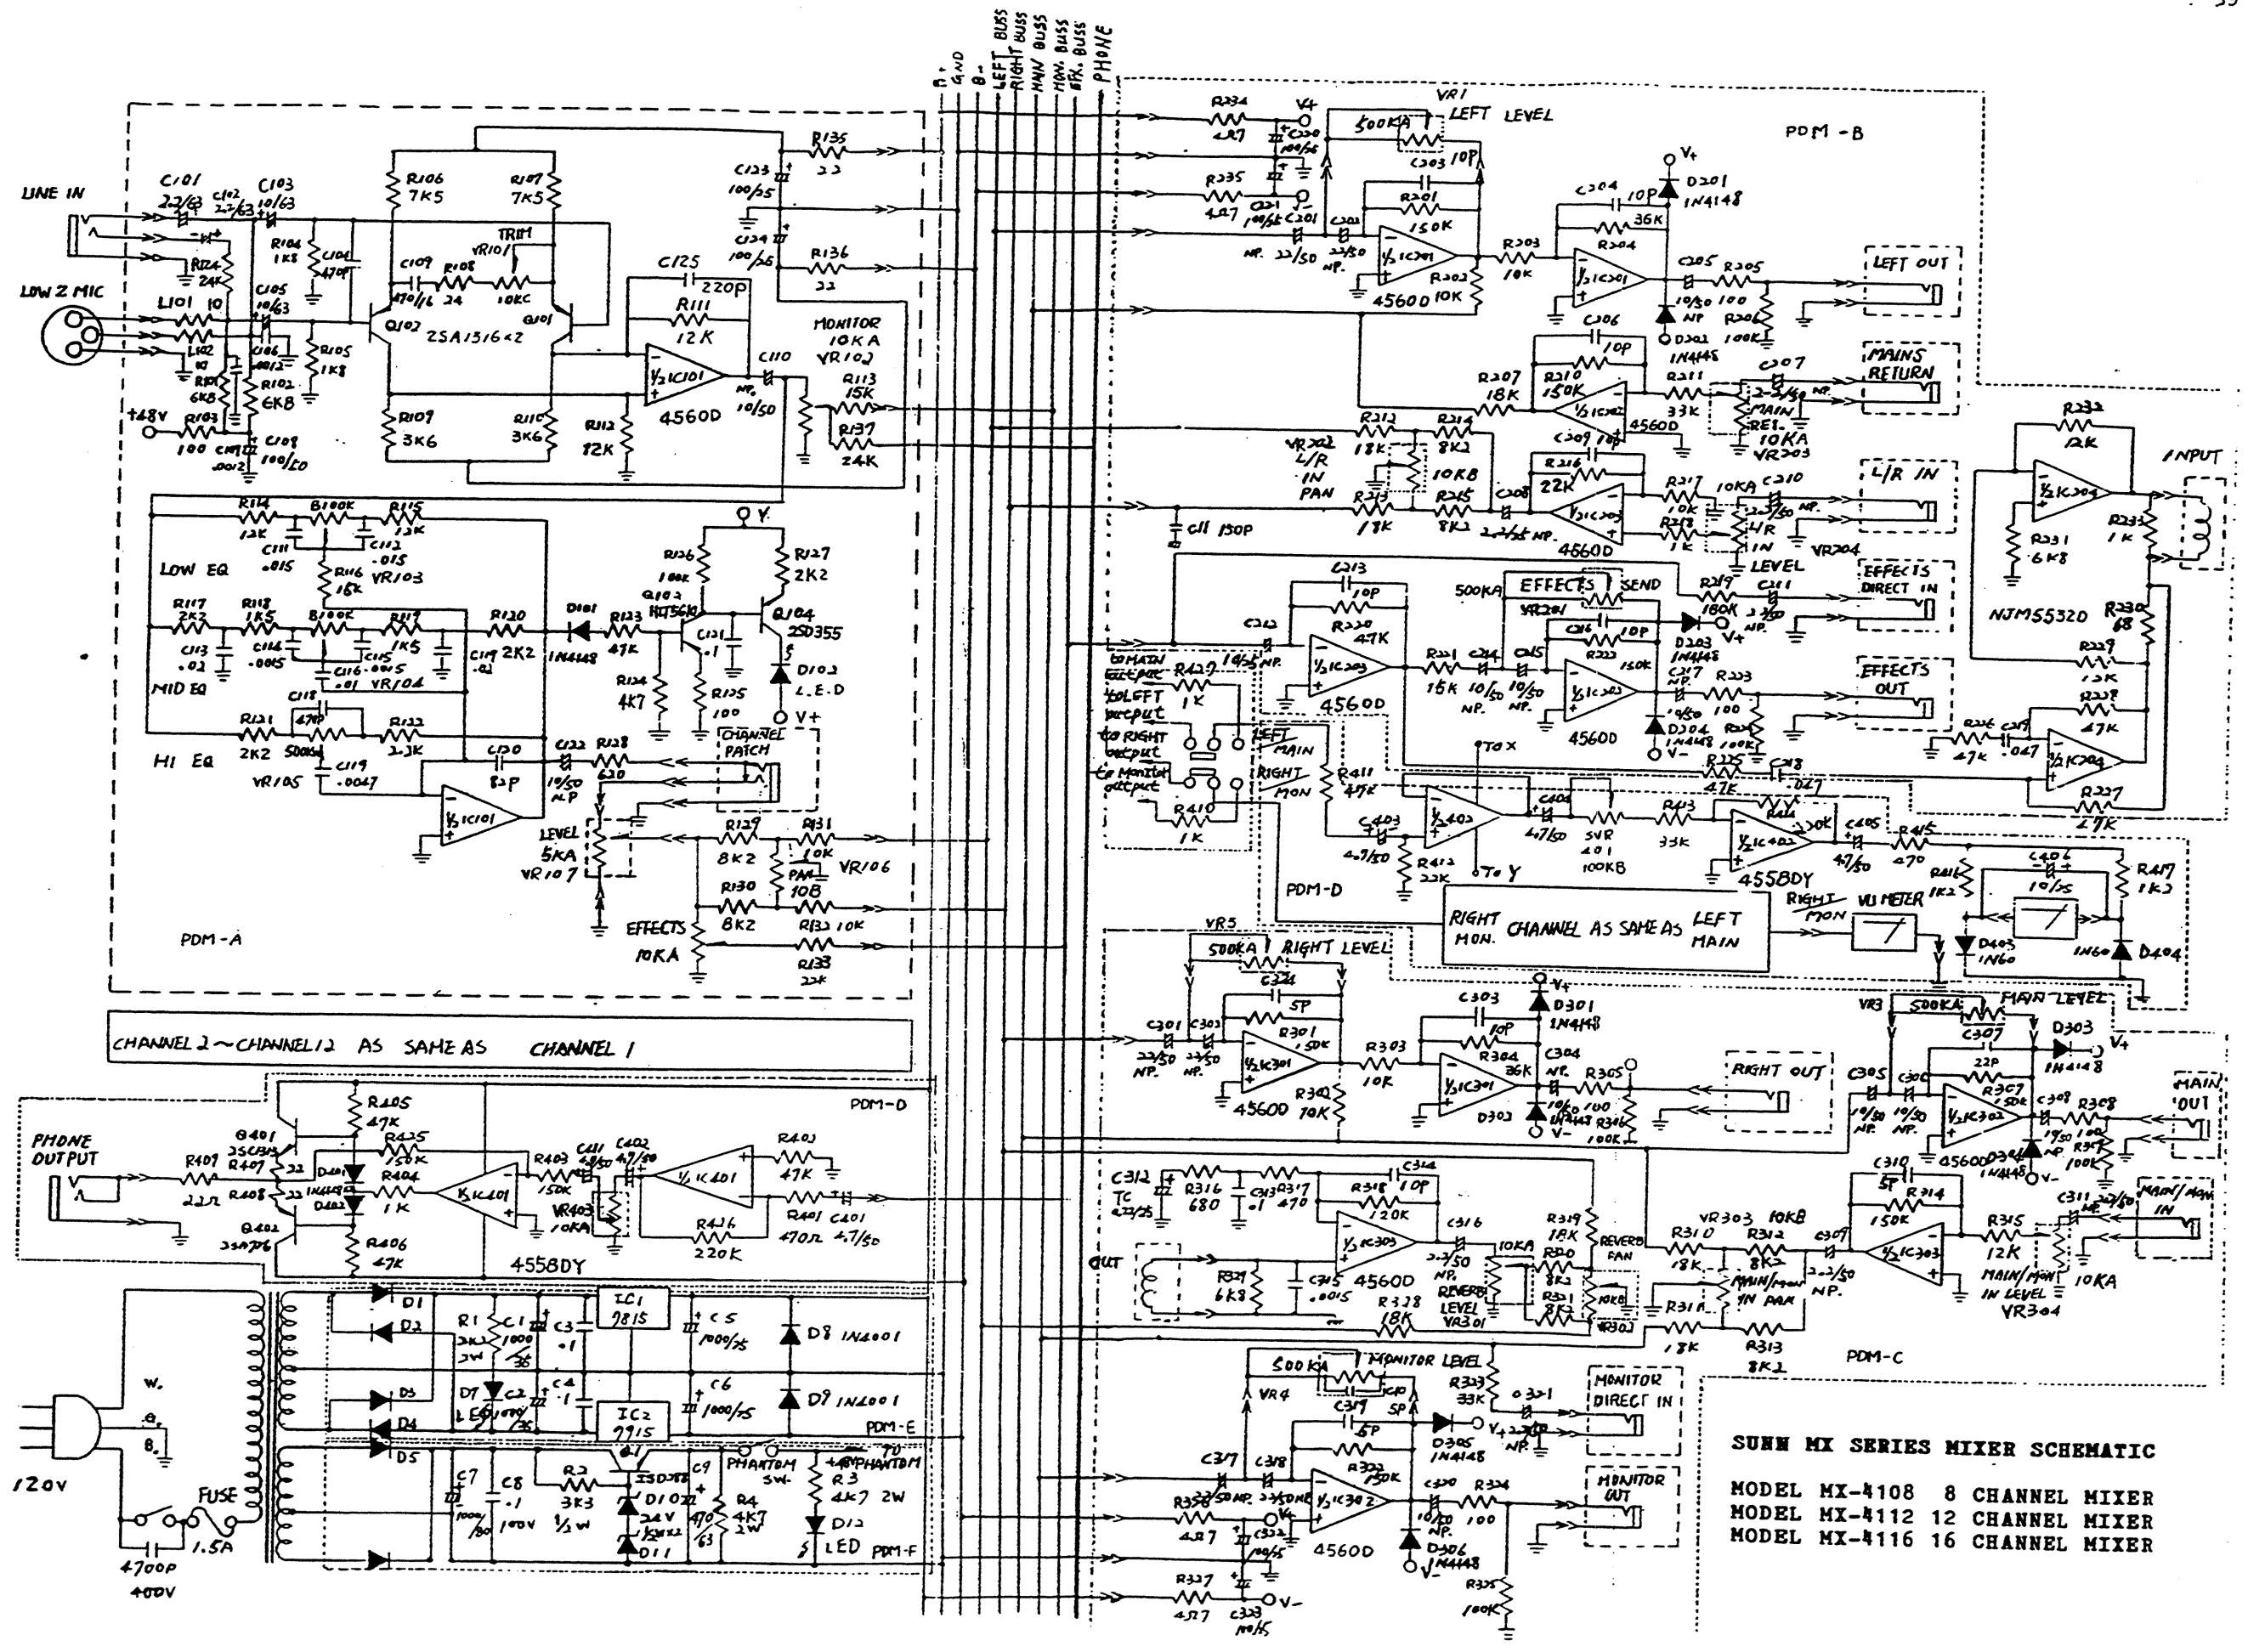

SUNN MX SERIES MIXING BOARD
INTERCONNECT WIRING DIAGRAM

- MX - 4108 8 CHANNEL MIXER
- MX - 4112 12 CHANNEL MIXER
- MX - 4116 16 CHANNEL MIXER

SUNN MX SERIES MIXER SCHEMATIC
 MODEL MX-4108 8 CHANNEL MIXER
 MODEL MX-4112 12 CHANNEL MIXER
 MODEL MX-4116 16 CHANNEL MIXER