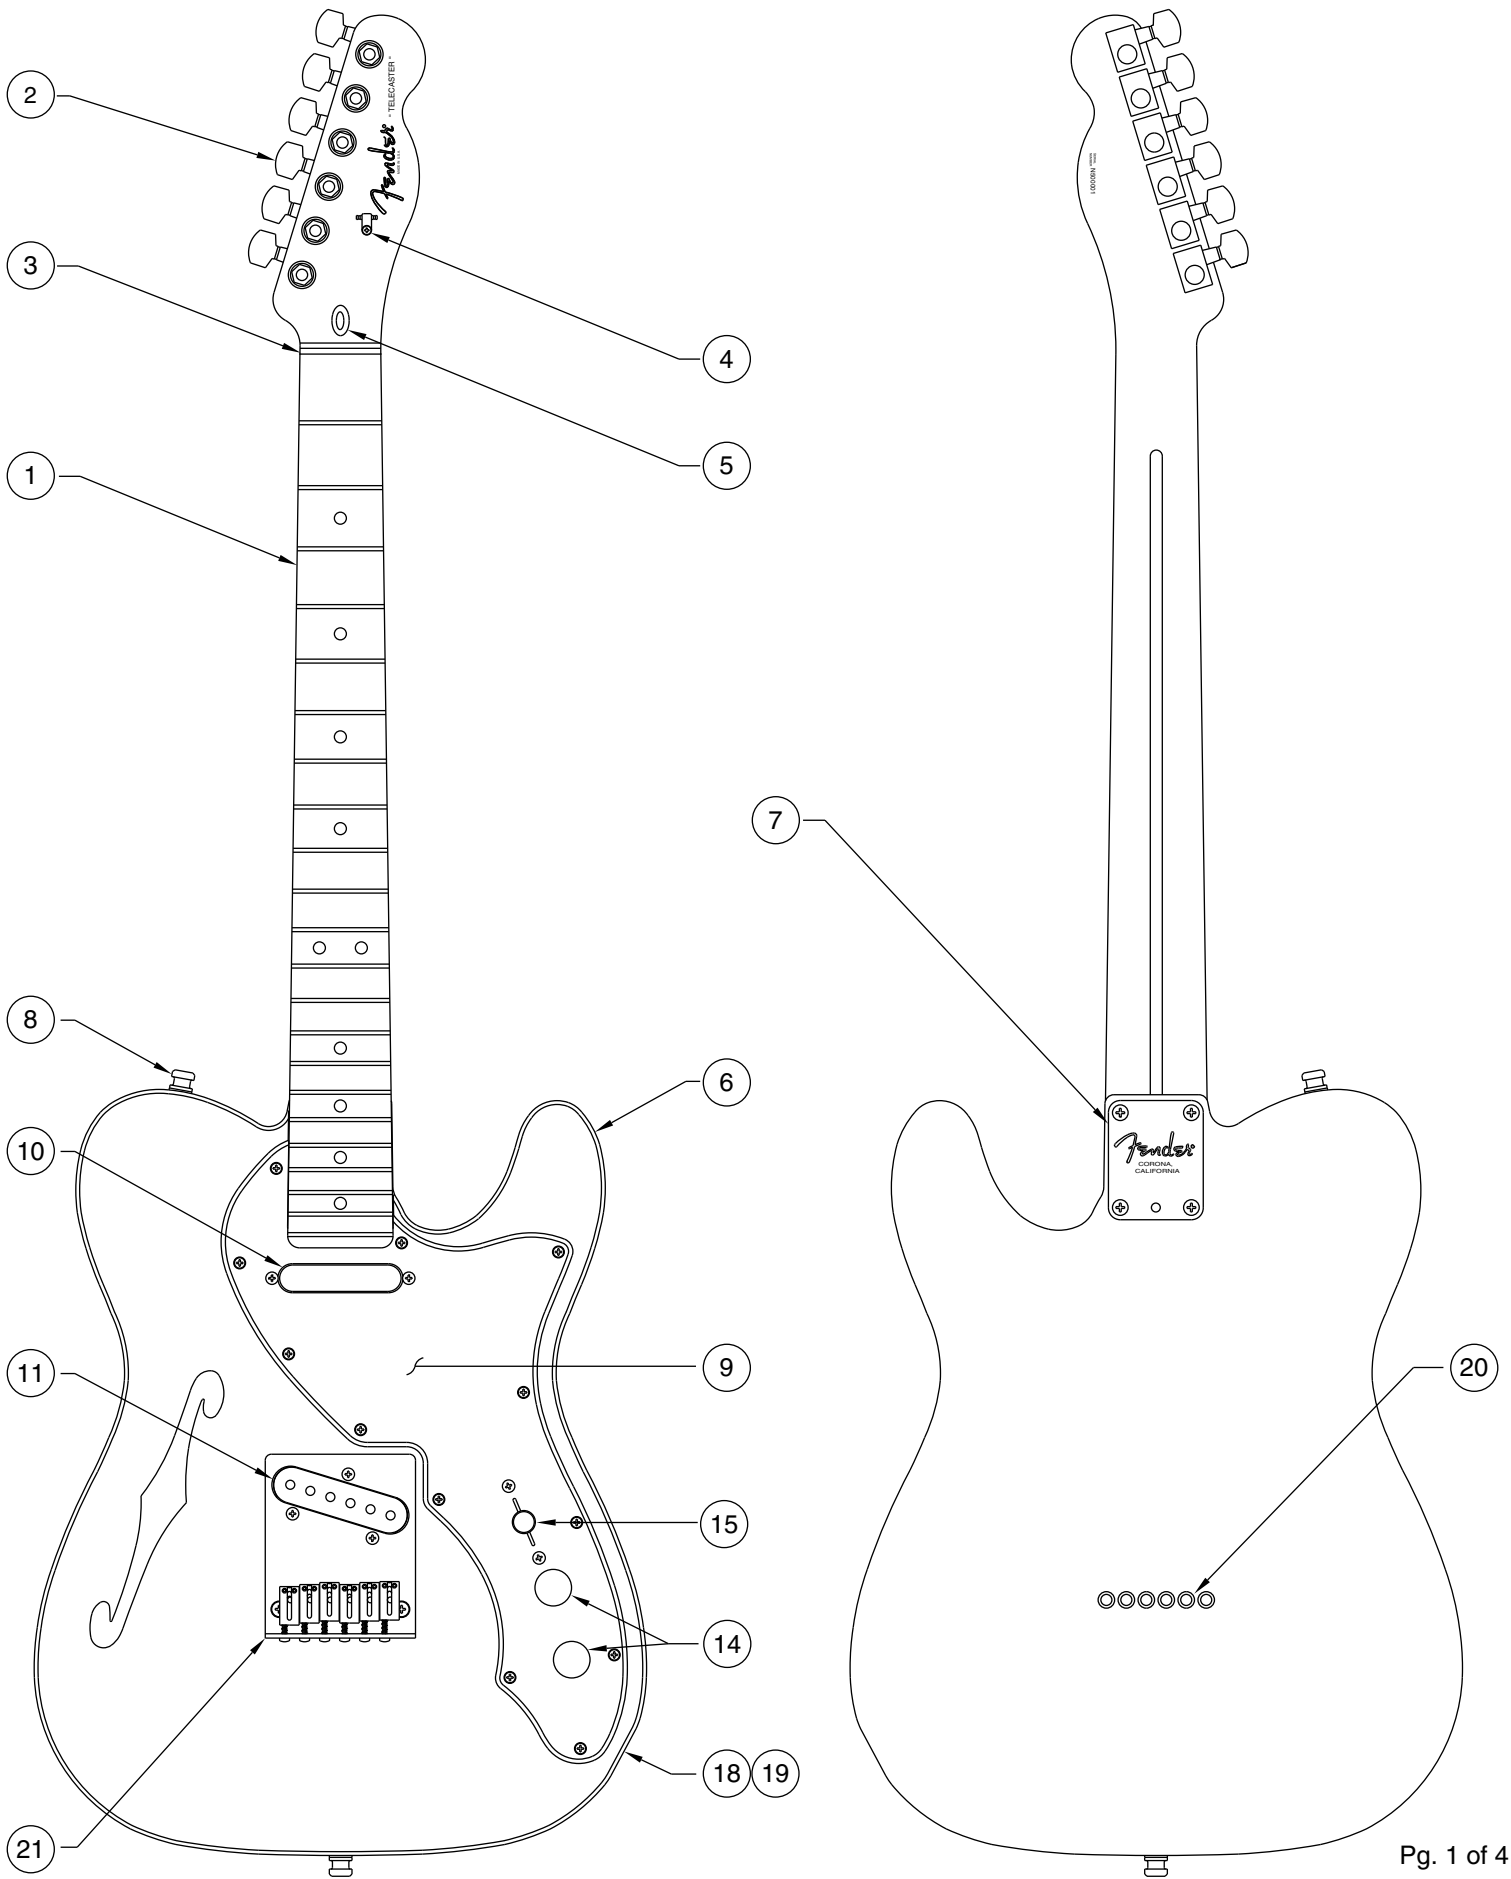

'90s TELECASTER THINLINE 0108200/8202

'90s TELECASTER THINLINE 0108200/8202  
PICKGUARD ASSEMBLY

BRIDGE ASSEMBLY

Body Part Number	
0050579500	3 Color Sunburst
0050579506	Black
0050579538	Crimson Red Transparent
0053294505	Olympic White
0053294521	Natural

## SWITCH & CONTROL FUNCTION

3 WAY SWITCH POSITION			
			← 3 WAY SWITCH POSITION
			← NECK PICKUP
			← BRIDGE PICKUP
			← PICKUP IS ON
			← PICKUP IS OFF

DETAIL  
3 WAY SWITCH