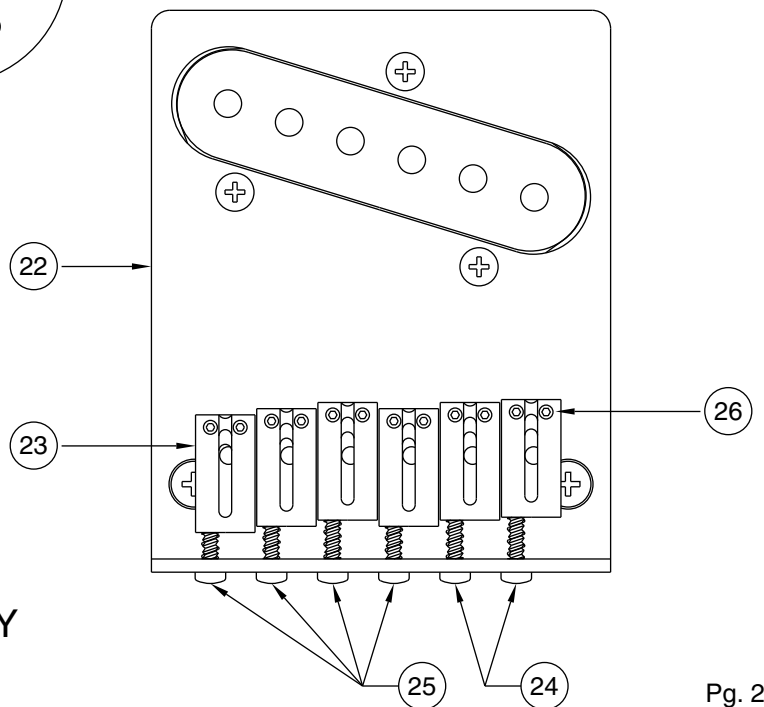

## '90s TELECASTER THINLINE 0108200/8202

REF.#	P/N	DESCRIPTION
1	0028176000	Neck, American Standard Telecaster, R/W
	0028177000	Neck, American Standard Telecaster, M/N
2	0021374000	Tuning Key, (1) Set, W/Bushing
3	0083675000	Bone Nut
4	0021537000	String Retainer
	0021405000	Mounting Screw
5	0020810000	Truss Rod Adjustment Nut
	0023811000	Truss Rod Adjusting Wrench
6	0050579xxx	Body, Telecaster Thinline, Ash, White Binding
	0053294xxx	Body, Telecaster Thinline, Ash, Brown Binding
7	0054038000	Neck Mounting Plate, Tilt
	0021424000	Mounting Screw
	0031571000	Tilt Adjustment Screw
	0023811000	Tilt Adjusting Wrench
8	0021453000	Strap Button
	0021422000	Mounting Screw
	0019056000	Felt Washer, Black
	0020491000	Felt Washer, White
9	0050581000	Pickguard, 90's Tele Thinline, White Shell
	0053287000	Pickguard, '90's Tele Thinline, Brown Shell
	0021407000	Mounting Screw
10	0050890000	Pickup, Neck, Am. Std Telecaster
	0021409000	Mounting Screw
	0039410000	Tubing, Latex Cut
11	0050888000	Pickup, Bridge, Am. Std Telecaster
	0048631000	Mounting Screw
	0036878000	Tubing, Latex Cut
12	0019064000	Control, 250K, Audio
	0016352000	Mounting Hex Nut
	0016436000	Lock Washer, Intl
13	0050886000	Control, 250K, Solid
	0016352000	Mounting Hex Nut
	0016436000	Lock Washer, Intl
14	0013359000	Knob, Knurled, (2)
	0028897001	Set Screw
15	0053290000	Switch, Lever 3 - Position
	0021413000	Mounting Screw
	0018359000	Knob, Black
16	0024832000	Capacitor, .022uf
17	0012869000	Solider Lug
	0015116000	Mounting Screw
18	0021956000	Output Jack
	0016352000	Mounting Hex Nut
	0016436000	Lock Washer, Intl
19	0021452000	Jack Ferrule
20	0021429000	String Retainer Ferrule
21	0028182000	Bridge Assembly, Am. Std Telecaster
	0021373000	Mounting Screw
22	0028184000	Bridge Plate
23	0026099000	Bridge Section, (6)
24	0031913000	Intonation Screw, (5&6)
	0029095000	Intonation Spring, (5&6)
25	0017031000	Intonation Screw, (1-4)
	0029094000	Intonation Spring, (1-4)
26	0026780000	Height Adjustment Screw, (1&6)
	0018027000	Height Adjustment Screw, (2-5)