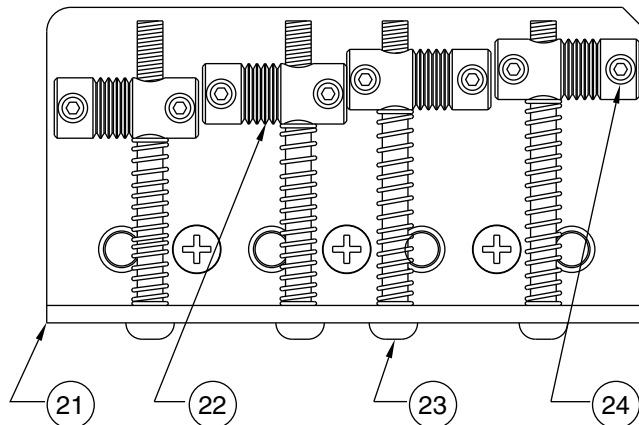

# HOT ROD PRECISION BASS / LEFT HAND - 0191920

REF.#	P/N	DESCRIPTION
1	0055346000	Neck, American Standard Precision Bass, R/W
2	0049695000	Tuning Key, (1) Set, W/Bushing
3	0048650000	Bone Nut
4	0021427000	String Retainer
	0021407000	Mounting Screw
5	0048688000	Truss Rod Adjustment Nut
	0048693000	Truss Rod Adjusting Wrench
6	0055341xxx	Body, Hot Rod Precision Bass, Sunburst
	0055342xxx	Body, Hot Rod Precision Bass, Solid Paint
	0055343xxx	Body, Hot Rod Precision Bass, Ash
7	0054078000	Neck Mounting Plate
	0021424000	Mounting Screw
8	0021453000	Strap Buttom
	0021422000	Mounting Screw
	0001905600	Felt Washer, Black
	0020491000	Felt Washer, White
9	0056019000	Pickguard, Hot Rod P-Bass, Shell
	0021407000	Mounting Screw
10	0056121000	Pickup, Neck, Hot Rod P-Bass
	0021408000	Mounting Screw
	0018556000	Foam Block Weatherstrip
11	0056120000	Pickup, Middle, Hot Rod P-Bass
	0021408000	Mounting Screw
	0018556000	Foam Block Weatherstrip
12	0055340000	Pickup, Bridge, Hot Rod Jazz Bass
	0021408000	Mounting Screw
	0017333000	Rubber Weatherstrip
13	0019064000	Control, 250K, Audio (2)
	0016352000	Mounting Hex Nut
	0022384000	Lock Washer, Intl
14	0053211000	Control, 250k, Solid Shaft
	0016352000	Mounting Hex Nut
	0022384000	Lock Waher, Intl
15	0015552000	Capacitor, .05uf
16	0013359000	Knob, Knurled, Chrome (3)
	0028897001	Set Screw
17	0021956000	Output Jack
	0016352000	Mounting Hex Nut
	0016436000	Washer, Lock Intl
	0031153000	Washer, Flat
18	0050100000	Jack Ferrule
	0021407000	Mounting Screw
19	0012869000	Solder Lug
	0015116000	Mounting Screw
20	0049438000	Bridge Assembly, Deluxe Bass
	0021422000	Mounting Screw
21	0049437000	Bridge Plate, Deluxe Bass
22	0048598000	Bridge Section, (4)
23	0017571000	Intonation Screw, (4)
	0018872000	Intonation Spring, (4)
24	0021093000	Height Adjustment Screw, (8)
	0021109000	Adjusting Wrench, Saddle Height
25	0048604000	Ferrule, String Retainer